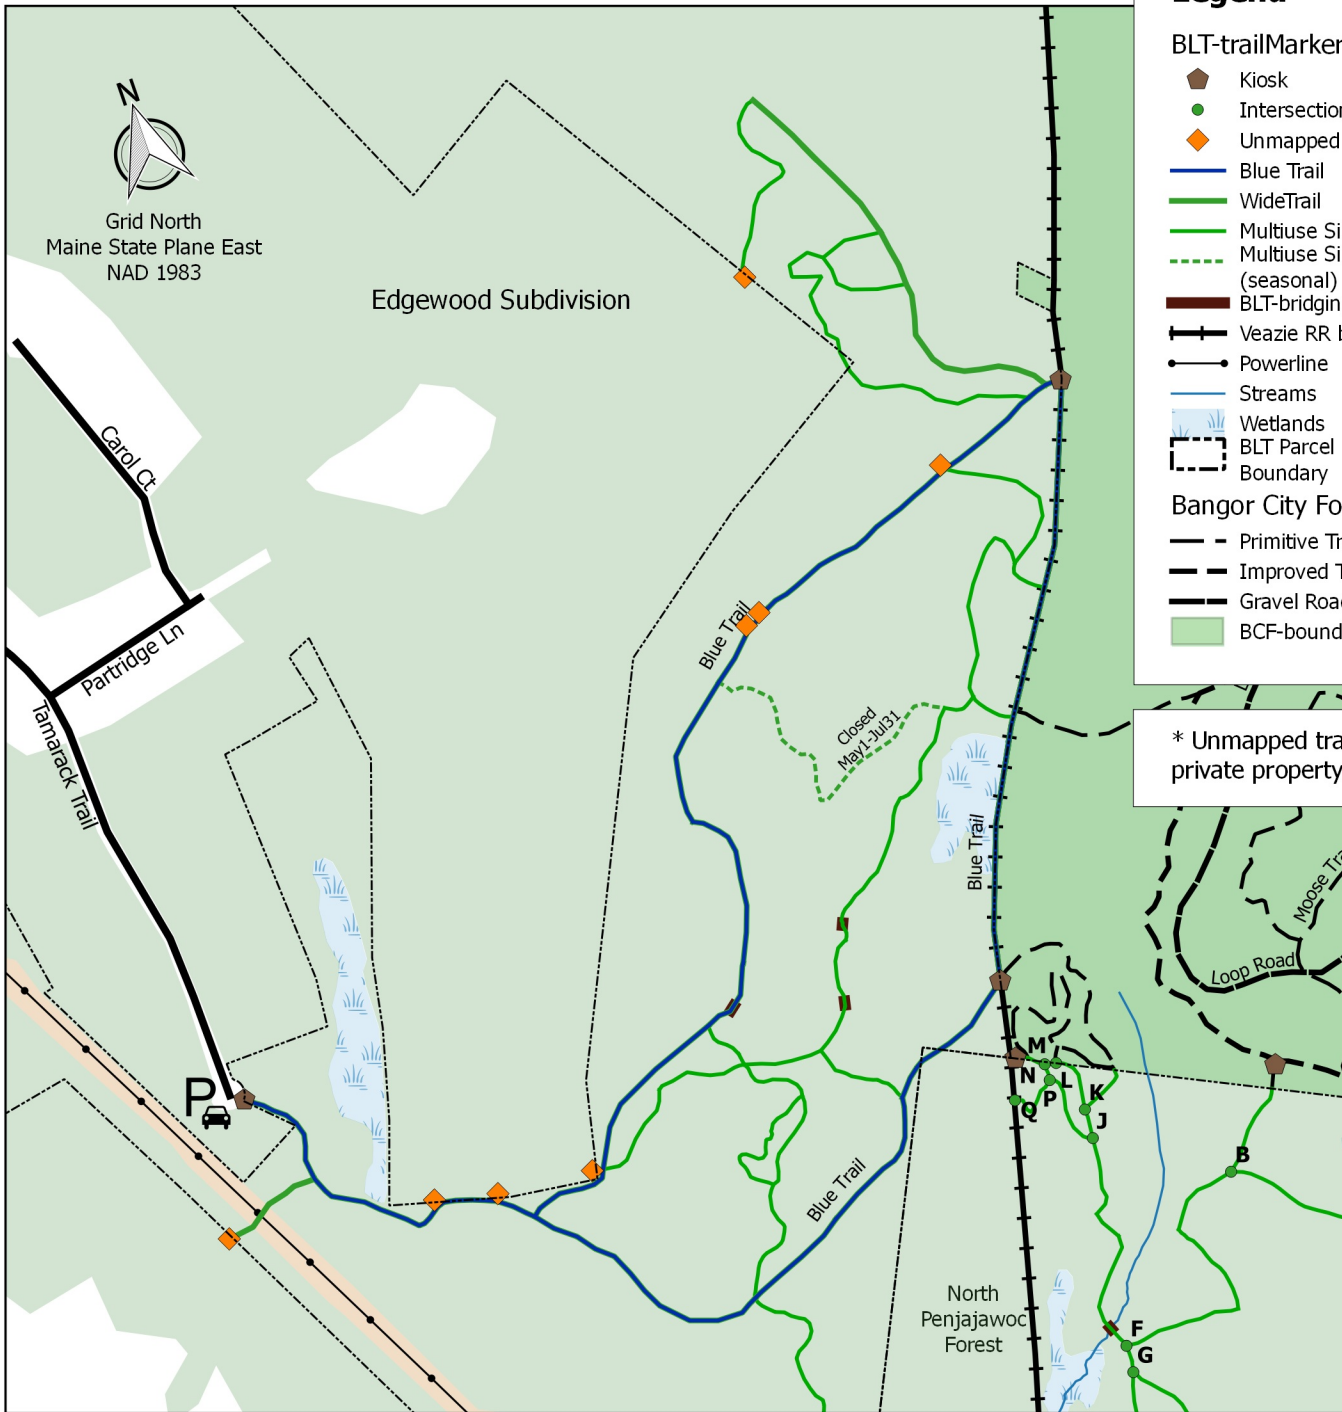

Walden-Parke Preserve Trail Map

Legend

BLT-trailMarkers

- Kiosk
- Intersection Marker
- Unmapped Trail*
- Blue Trail
- Wide Trail
- Multiuse SingleTrack
- Multiuse SingleTrack (seasonal)
- BLT-bridging
- Veazie RR bed
- Powerline
- Streams
- Wetlands
- BLT Parcel Boundary

Bangor City Forest Trails

- Primitive Trail
- Improved Trail
- Gravel Road
- BCF-boundary

* Unmapped trail leads to private property.

12/30/2016

0.1 0 0.1 0.2 0.3 0.4 miles

Welcome to Walden-Parke Preserve. No horses, please. Pets must be on leash and are permitted on the Blue Trail only. Please clean up after your dog in all seasons.